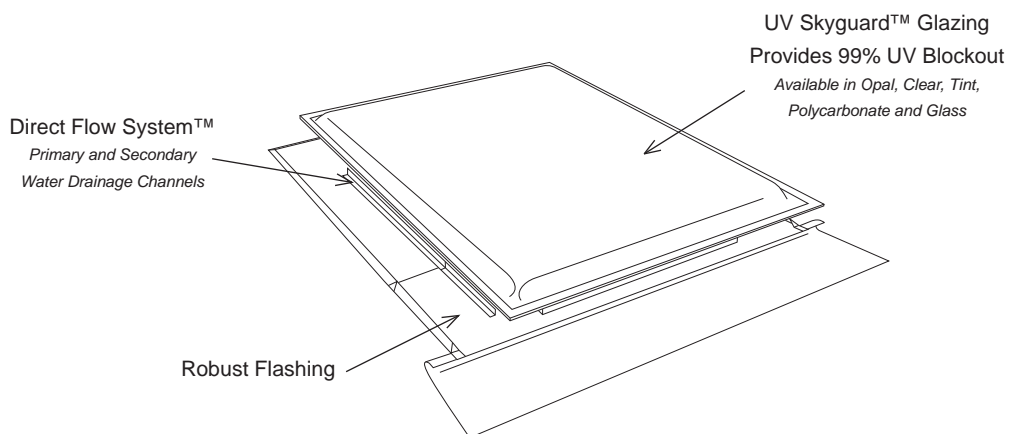

Skydome® is a registered trademark of Skydome® Skylight Systems Pty. Ltd. (ABN 52 001 918 494). Zinalume® and Colorbond® are registered trademarks of BlueScope Steel Limited. All images and text contained in this brochure are the sole property of Skydome® Skylight Systems Pty. Ltd. and are reserved under © copyright law. It is the responsibility of the user to ensure that the selected skylight system complies with relevant building codes and authorities requirements. Skydome® Skylight Systems Pty. Ltd. reserves the right to improve or modify these products at any time.