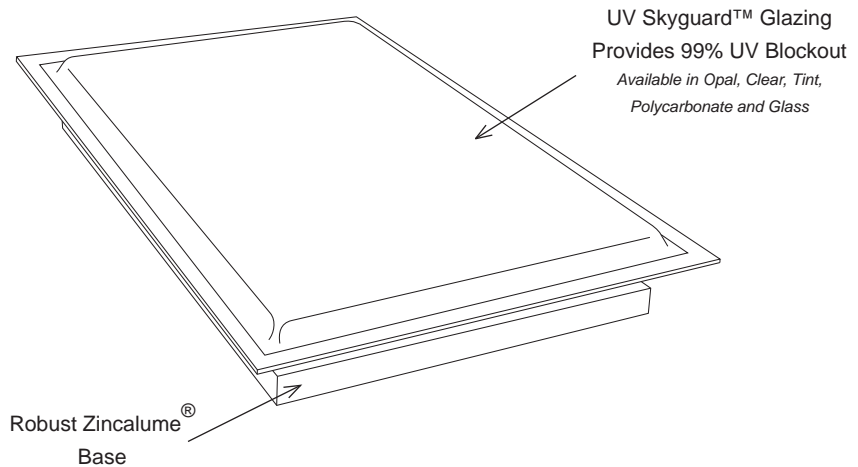

Skydome® is a registered trademark of Skydome® Skylight Systems Pty. Ltd. (ABN 52 001 918 494). Zinalume® and Colorbond® are registered trademarks of BlueScope Steel Limited. All images and text contained in this brochure are the sole property of Skydome® Skylight Systems Pty. Ltd. and are reserved under © copyright law. It is the responsibility of the user to ensure that the selected skylight system complies with relevant building codes and authorities requirements. Skydome® Skylight Systems Pty. Ltd. reserves the right to improve or modify these products at any time.